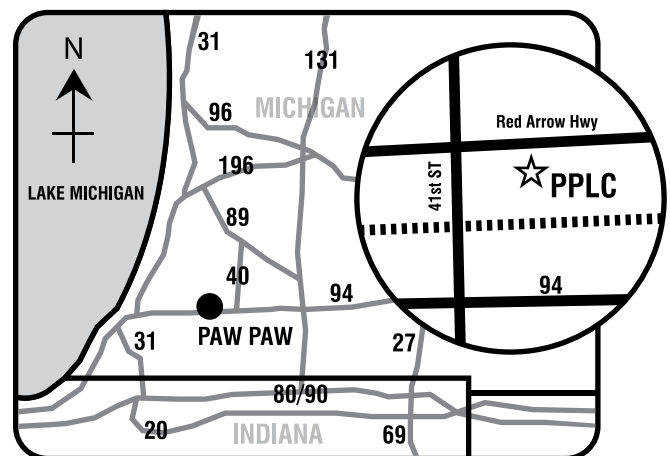

# PAW PAW LOGISTIC CENTER

## Paw Paw, Michigan

The Paw Paw Logistic Center offers a unique location that is convenient to prime fruit and vegetable farms, adjacent to a major interstate and in close proximity to Illinois, Indiana, and Michigan markets. This result is a secure, productive facility that offers high-quality storage of just-harvested crops and distribution services for processed and finished goods—both supported by Ryder's extensive transportation services.

**Location:** Paw Paw Logistic center is strategically located one mile west of Paw Paw, Michigan on Red Arrow Highway adjacent to I-94; in the prime growing area of SW Michigan.

- 90,000 square feet
- 12 dock doors
- Temperature range: Freezer -20°F to 50°F
- CSM (Central Station Monitor) Fire
- Q15 Information System:
  - Open Systems Architecture
  - Multiple EDI Applications
  - Internet Services
  - Data Warehouse
- Sanitation — Food Grade Certification
- Superior AIB rating
- Product Supply Programs
- Vendor Managed Inventory
- Kitting and light assembly
- Returned goods processing
- Cross docking
- Pick & Pack
- Pool Distribution
- State-of-the-art rack system for multiple pallet heights