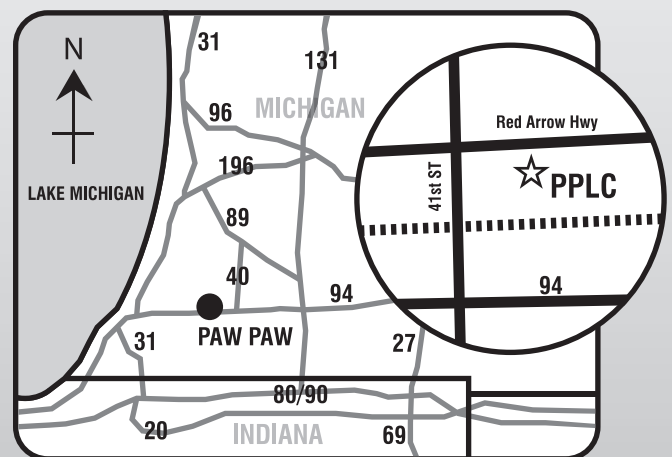

PAW PAW LOGISTIC CENTER

Paw Paw, Michigan

The TLC Paw Paw Logistic Center offers a unique location that is convenient to prime fruit and vegetable farms, adjacent to a major interstate and in close proximity to Illinois, Indiana, and Michigan markets. This result is a secure, productive facility that offers high-quality storage of just-harvested crops and distribution services for processed and finished goods—both supported by TLC’s extensive transportation services.

Location: Paw Paw Logistic center is strategically located one mile west of Paw Paw, Michigan on Red Arrow Highway adjacent to I-94; in the prime growing area of SW Michigan.

- 93,000 square feet
- 12 dock doors
- Temperature range: Freezer -20°F to 50°F
- CSM (Central Station Monitor) Fire
- Q15 Information System:
 - Open Systems Architecture
 - Multiple EDI Applications
 - Internet Services
 - Data Warehouse
- Sanitation — Food Grade Certification
- Superior AIB rating
- Product Supply Programs
- Vendor Managed Inventory
- Kitting and light assembly
- Returned goods processing
- Cross docking
- Pick & Pack
- Pool Distribution
- State-of-the-art rack system for multiple pallet heights
- XRAY Services

Paw Paw Logistics Center

42589 Red Arrow Hwy | Paw Paw, MI 49079 | Phone: 269.657.4143 | Fax: 269.657.3827